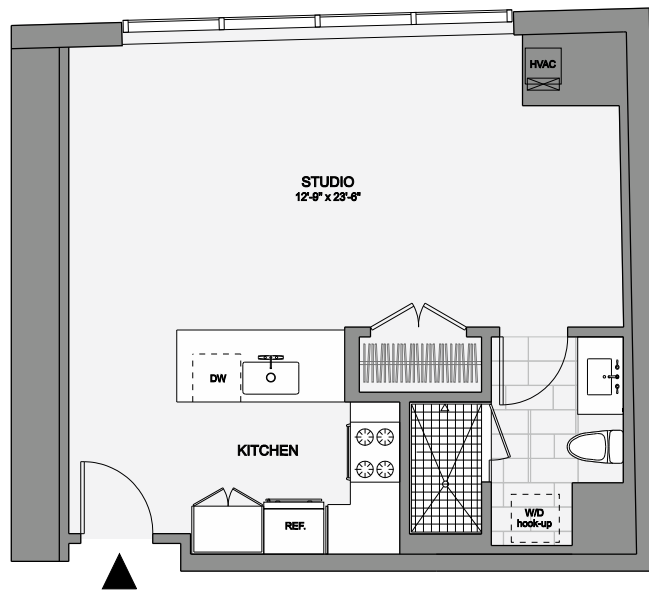

UNIT 1507
LUXURY STUDIO, 1 BATH
535 SF

45 PROVINCE
CONDOMINIUM

AT 45 PROVINCE STREET • BOSTON, MASSACHUSETTS 02108 • ph: 617.742.0942 • fax: 617.742.0940 • www.45province.com

Floor plans are for presentation purposes only. Layout and all dimensions are approximate, and may vary from the "as built" plans due to uniqueness of the building and construction conditions and circumstances. The developer reserves the right to make alterations and substitutions at any time.